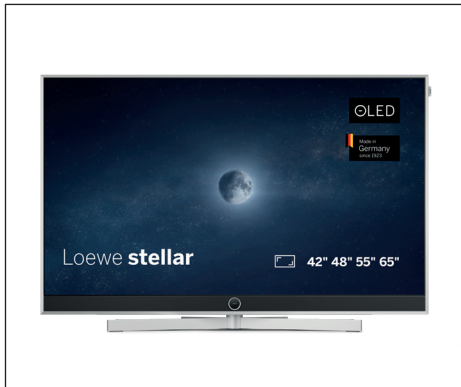

# Loewe **stellar**

The craft design TV with Loewe dual channel dr+

- High performance OLED module designed, engineered and tailored by Loewe in Kronach
- Dual channel dr+ system with double triple tuner and SSD for multi view and multi recording
- Full support of 4x HDMI 2.1 and Ultra HD @ 144 Hz VRR for high-speed gaming
- Rich variety of smart streaming apps and VOD services with Tizen OS
- Powerful integrated sound bar for superior audio performance
- Optional ultra-slim wall mount or motorized floor stand
- Sophisticated design with real materials and magic moments of light and motion

**LOEWE.**

www.loewe.tv

# Loewe stellar

The craft design TV with Loewe dual channel dr+